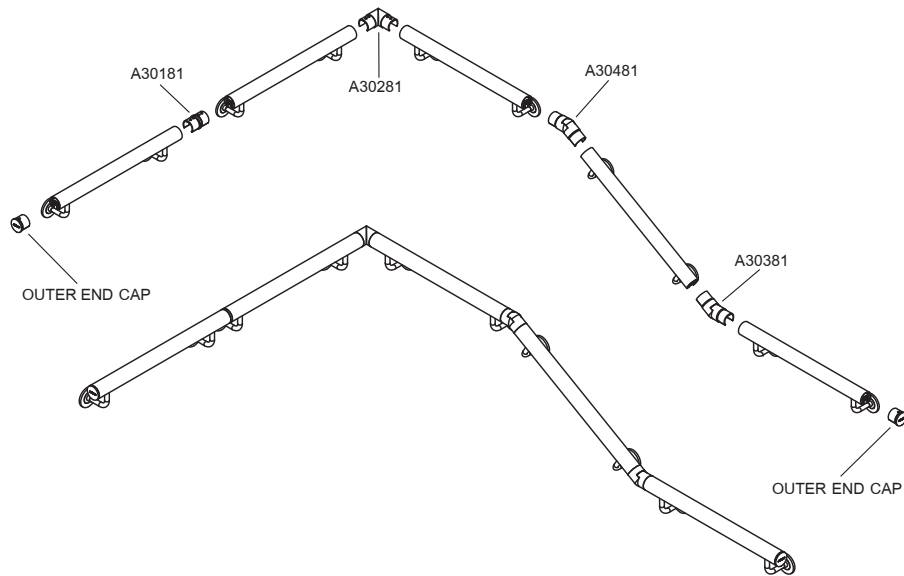

CONNECTION GUIDE LINE

We produce handrails according to drawings and offer end-to-end solutions, from consultation and planification to implementation. Components are delivered completely pre-assembled for on-site installation.