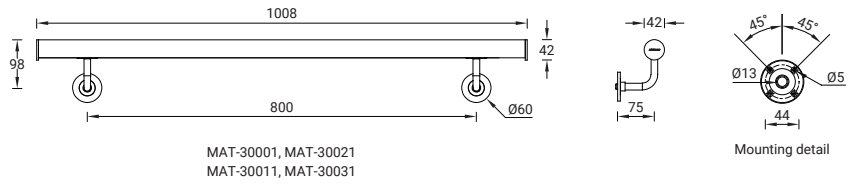

MALTA 3 & 4