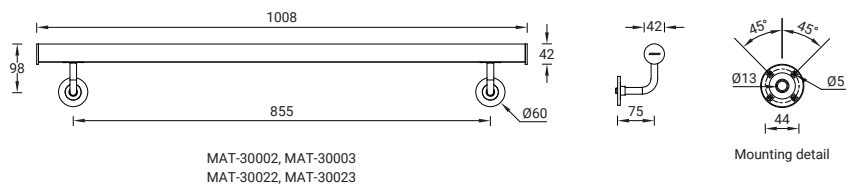

CONNECTION GUIDE LINE

We produce handrails according to drawings and offer end-to-end solutions, from consultation and planification to implementation. Components are delivered completely pre-assembled for on-site installation.